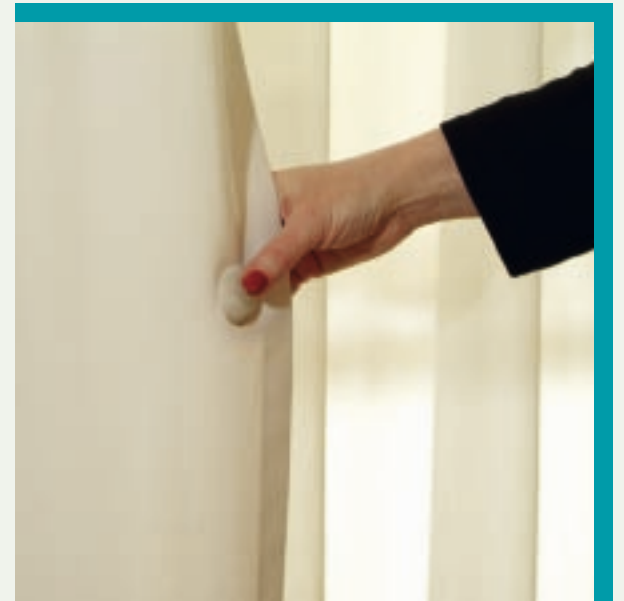

dunkelgrau
dark-grey

mauve

lachs
salmon

VELLUTO

Deco-Magnet

in Samtoptik
Durchmesser: ca. 34 mm
Verpackung: BP 2 (2 Paare)

Deco-Magnet

velvet faced
Diameter: approx. 34 mm
Make-up: BP 2 (2 pairs)

Die Farben beider Teile sind identisch

Both pieces are of the same colour